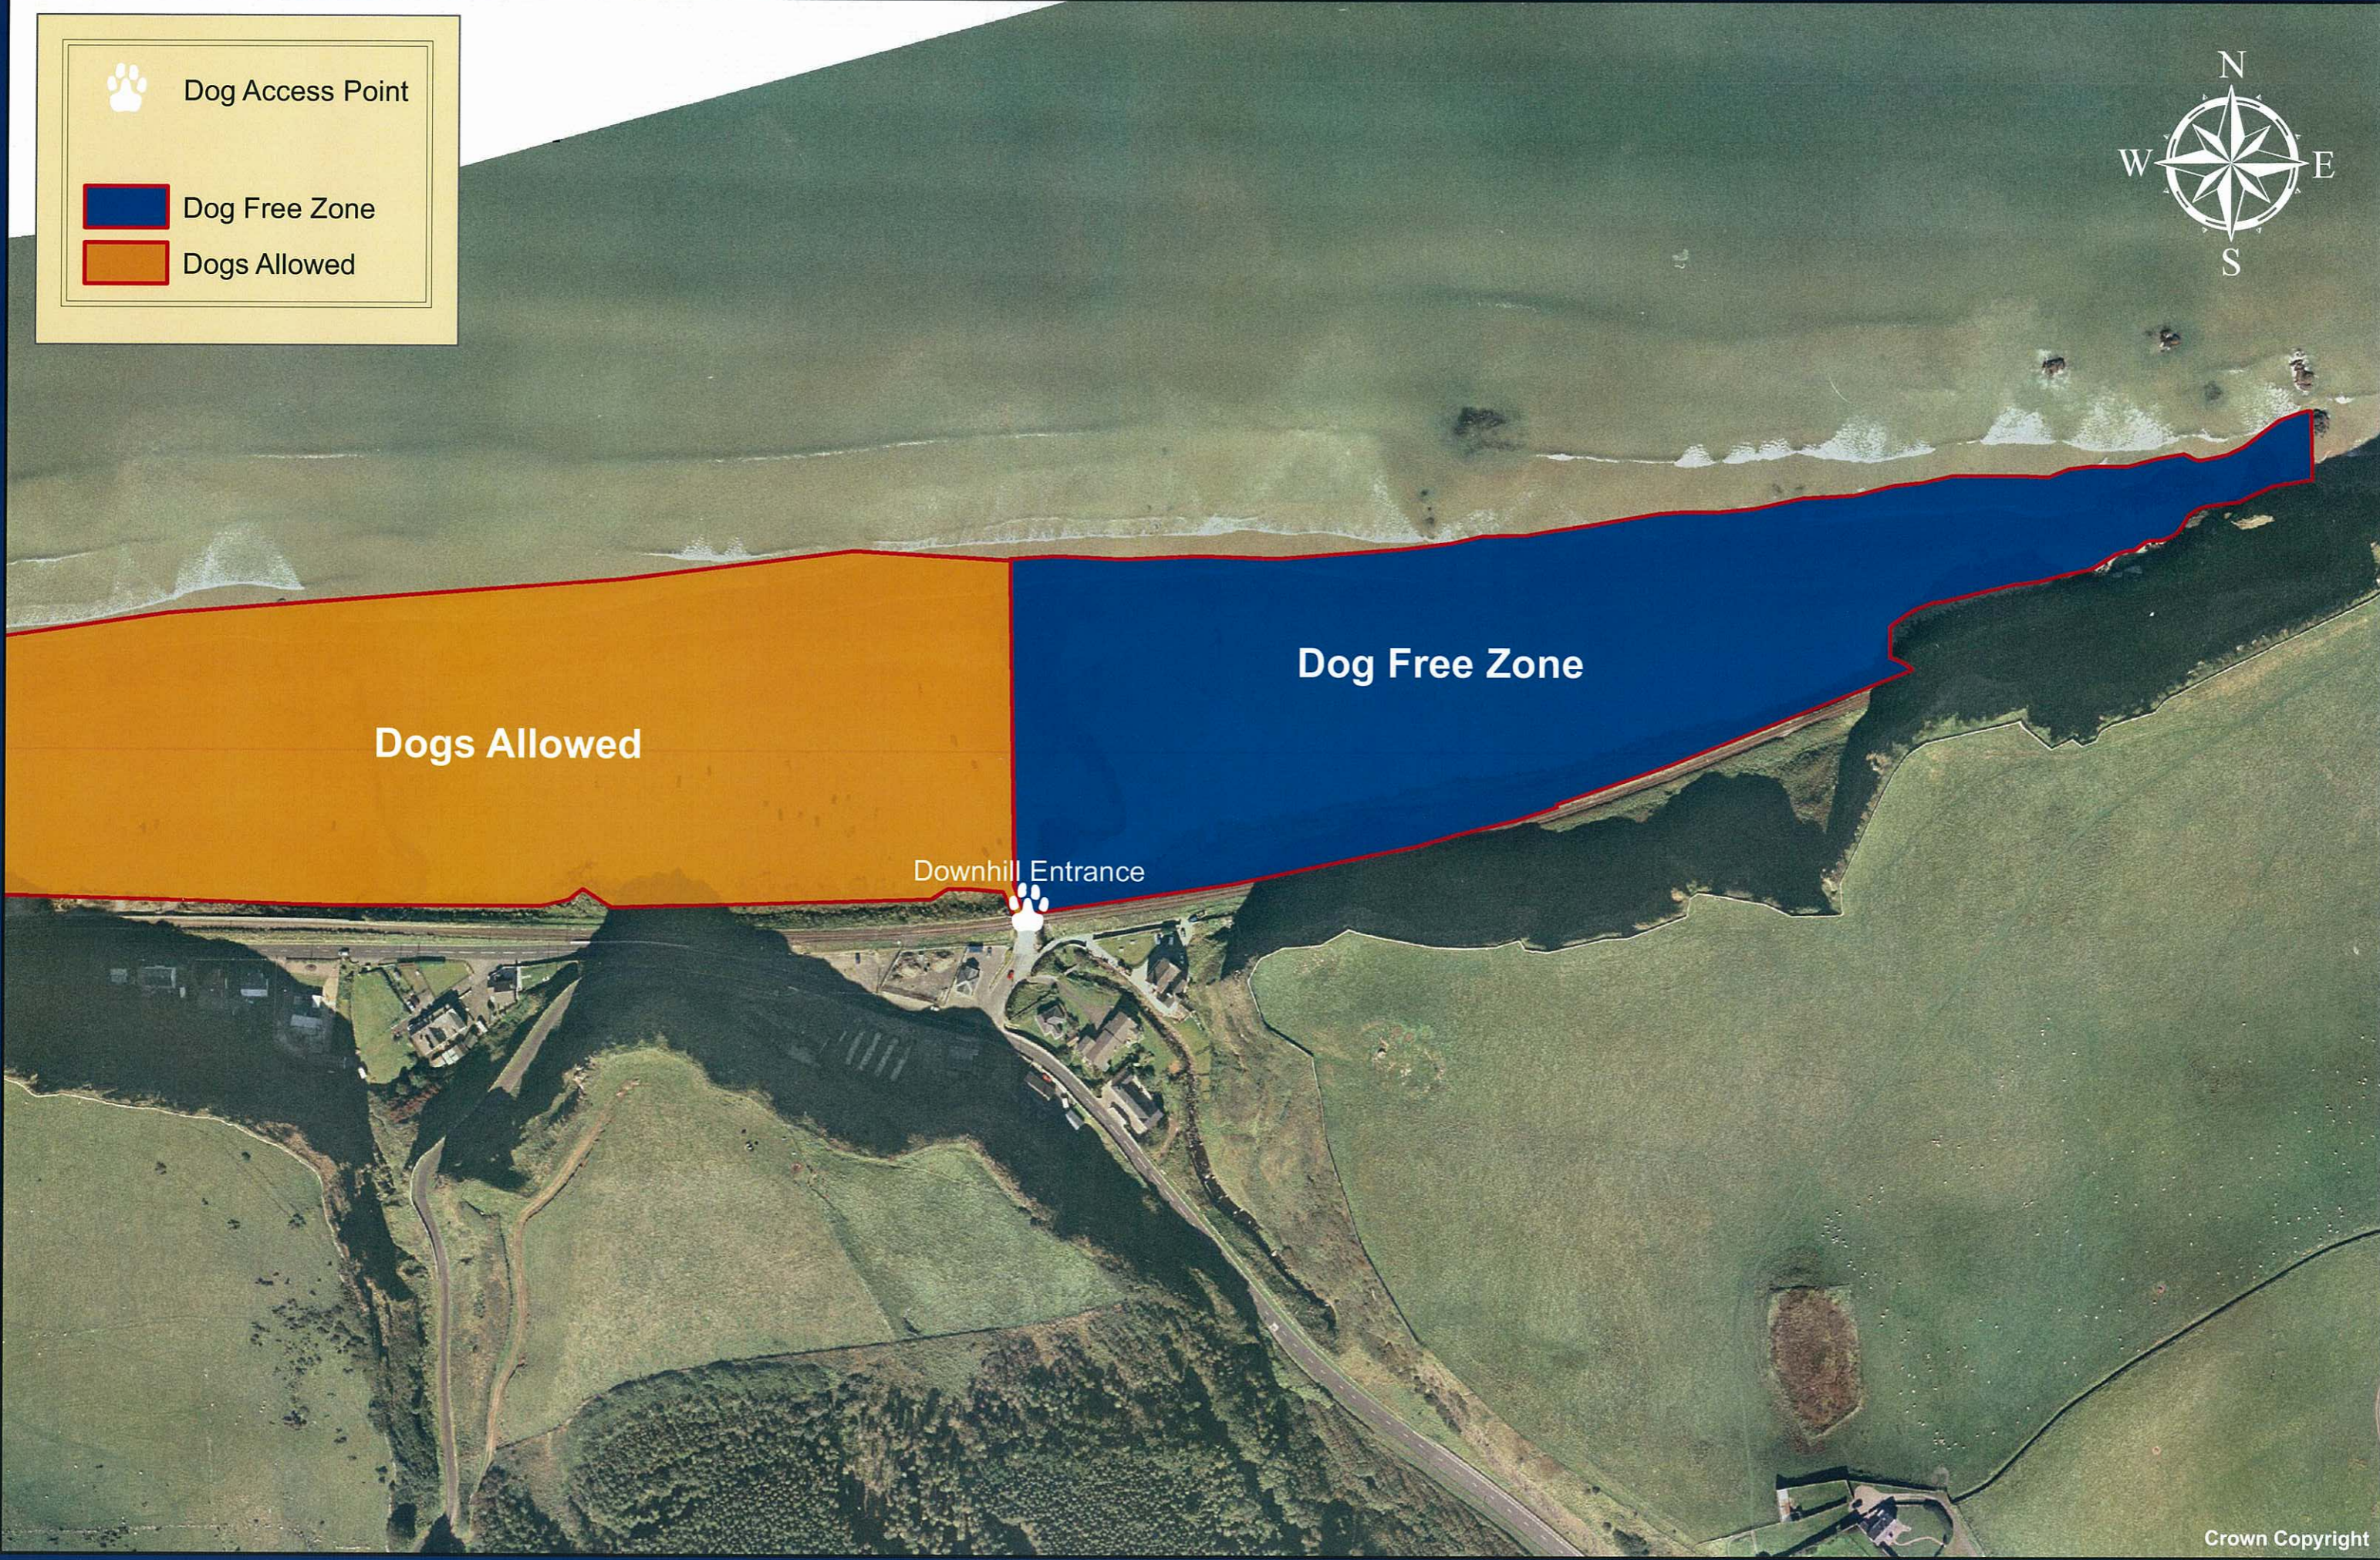

 Dog Access Point

 Dog Free Zone

 Dogs Allowed

Dogs Allowed

Dog Free Zone

Downhill Entrance

Crown Copyright

Beach Downhill; Dog Accessibility

Scale: 1:2,500

0 25 50 100 150 200 Meters

Best Printed @ A3