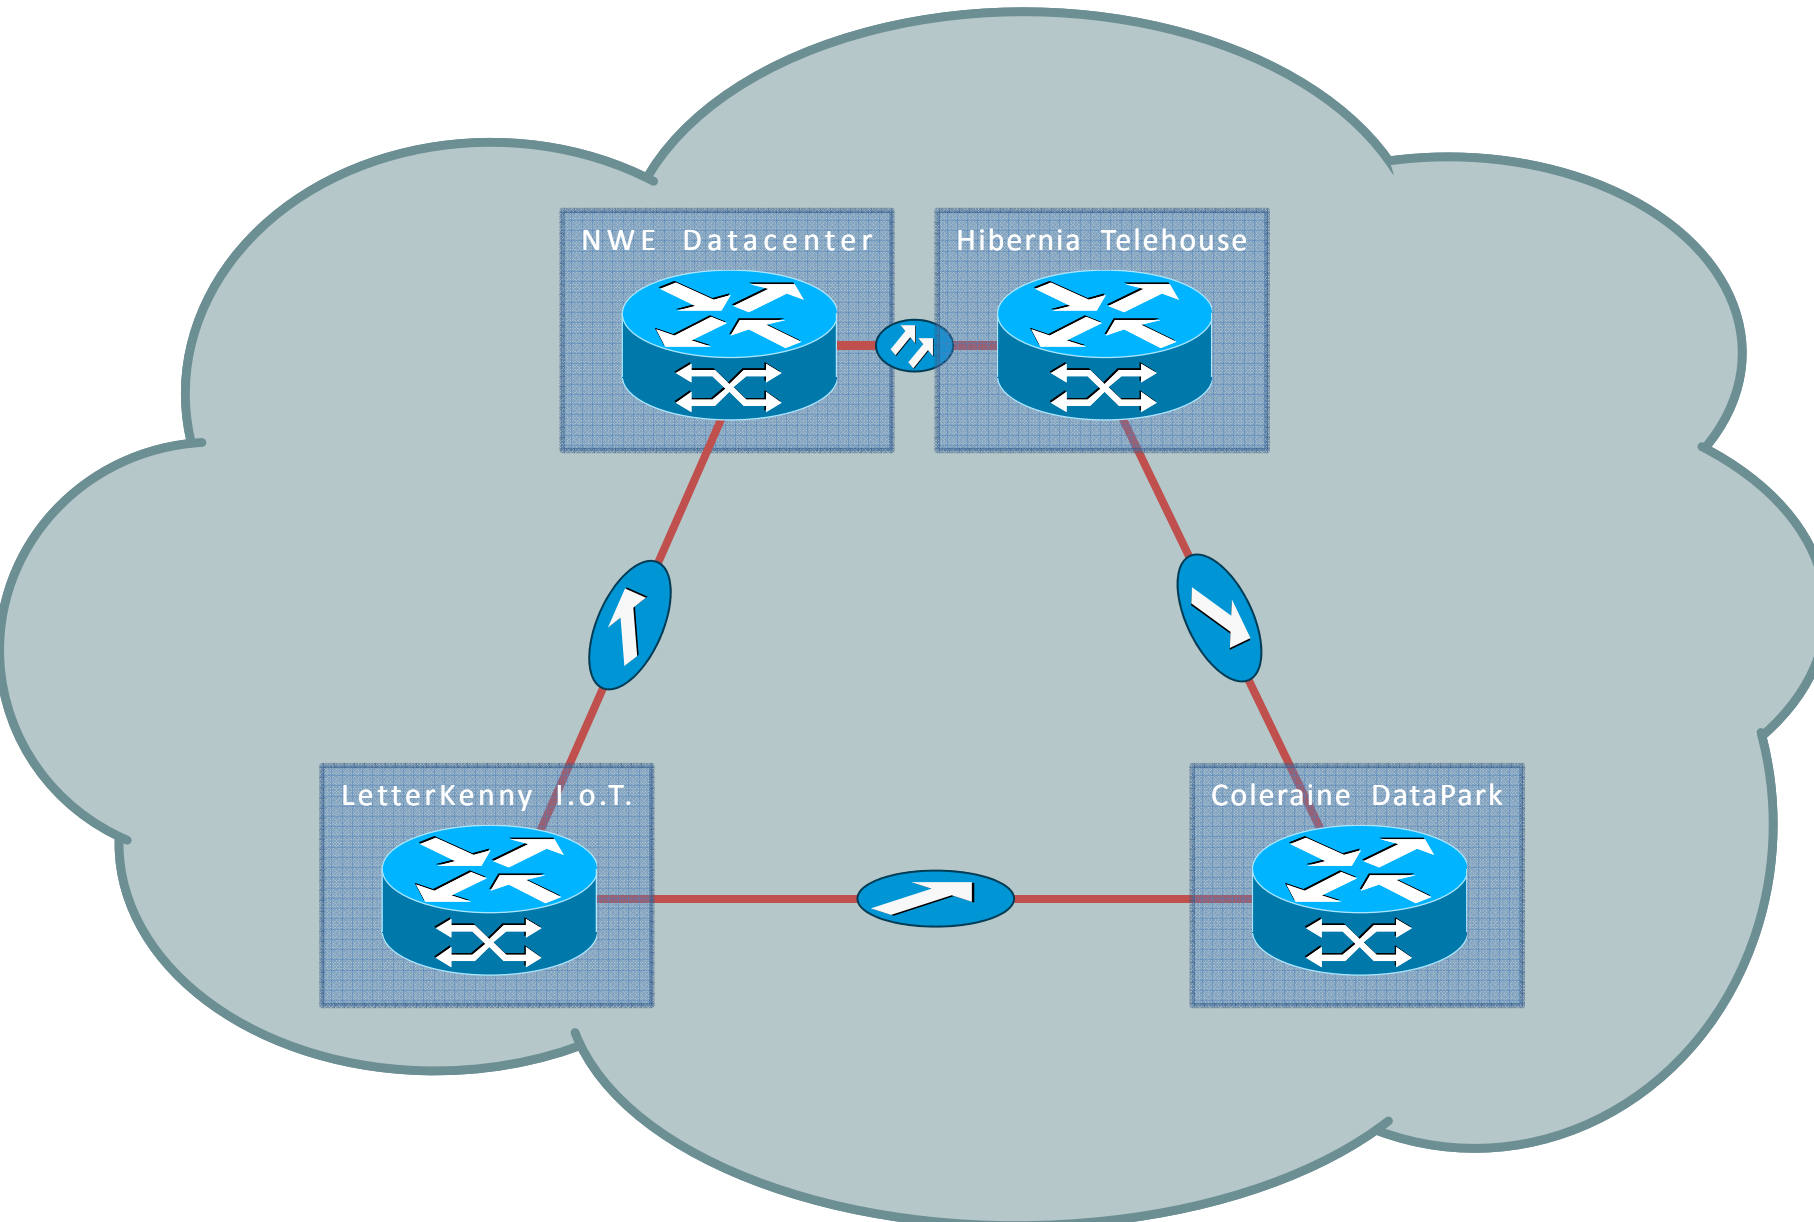

## DETI Northern Ireland Broadband Fund Projects

- West Wireless NGN/WiMAX Project
- Foyle, Sperrin, Macosquin & Ringsend Infill Wireless NGN/WiMAX Project
- North Antrim Coast Infill Wireless Project

# Managed Accomodation

- Distributed network of Datacenter Co-Location facilities for dedicated infrastructure throughout Northern Ireland & Co. Donegal
- Co-Location and Network Facilities within the Coleraine Datapark