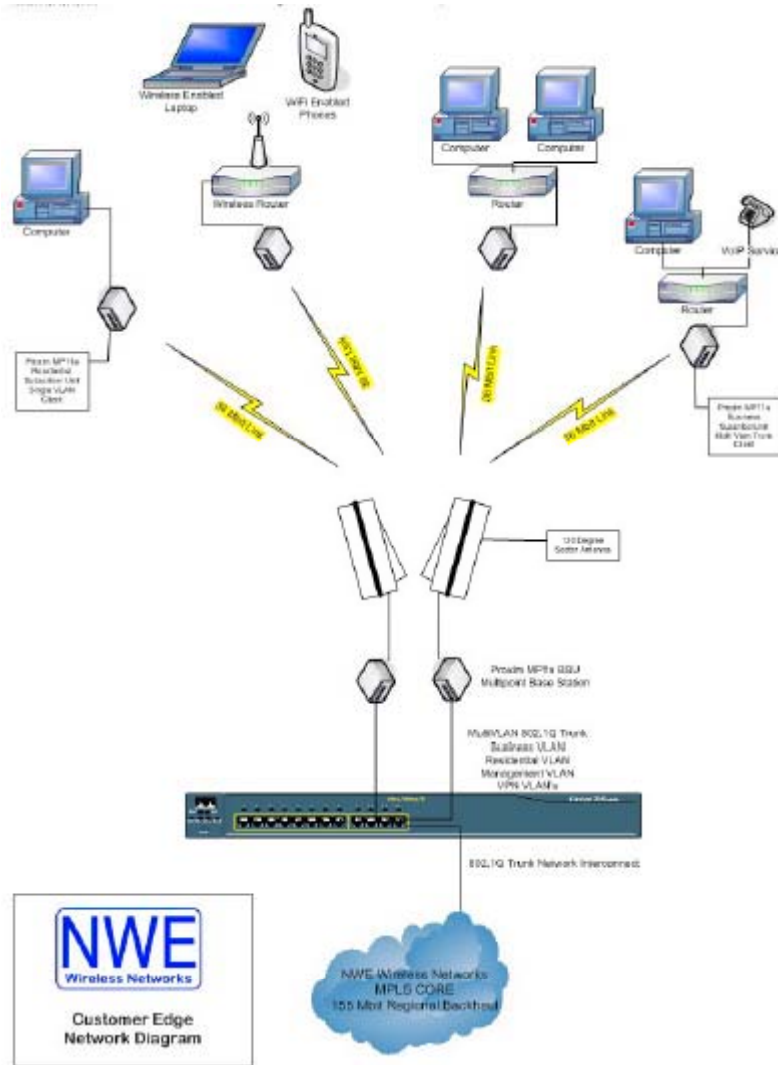

BlueBox Broadband - WiMAX Solution

- 100 Mbit Last mile wireless access
- Up to 15Km service Area
- Proxim WiMAX technology